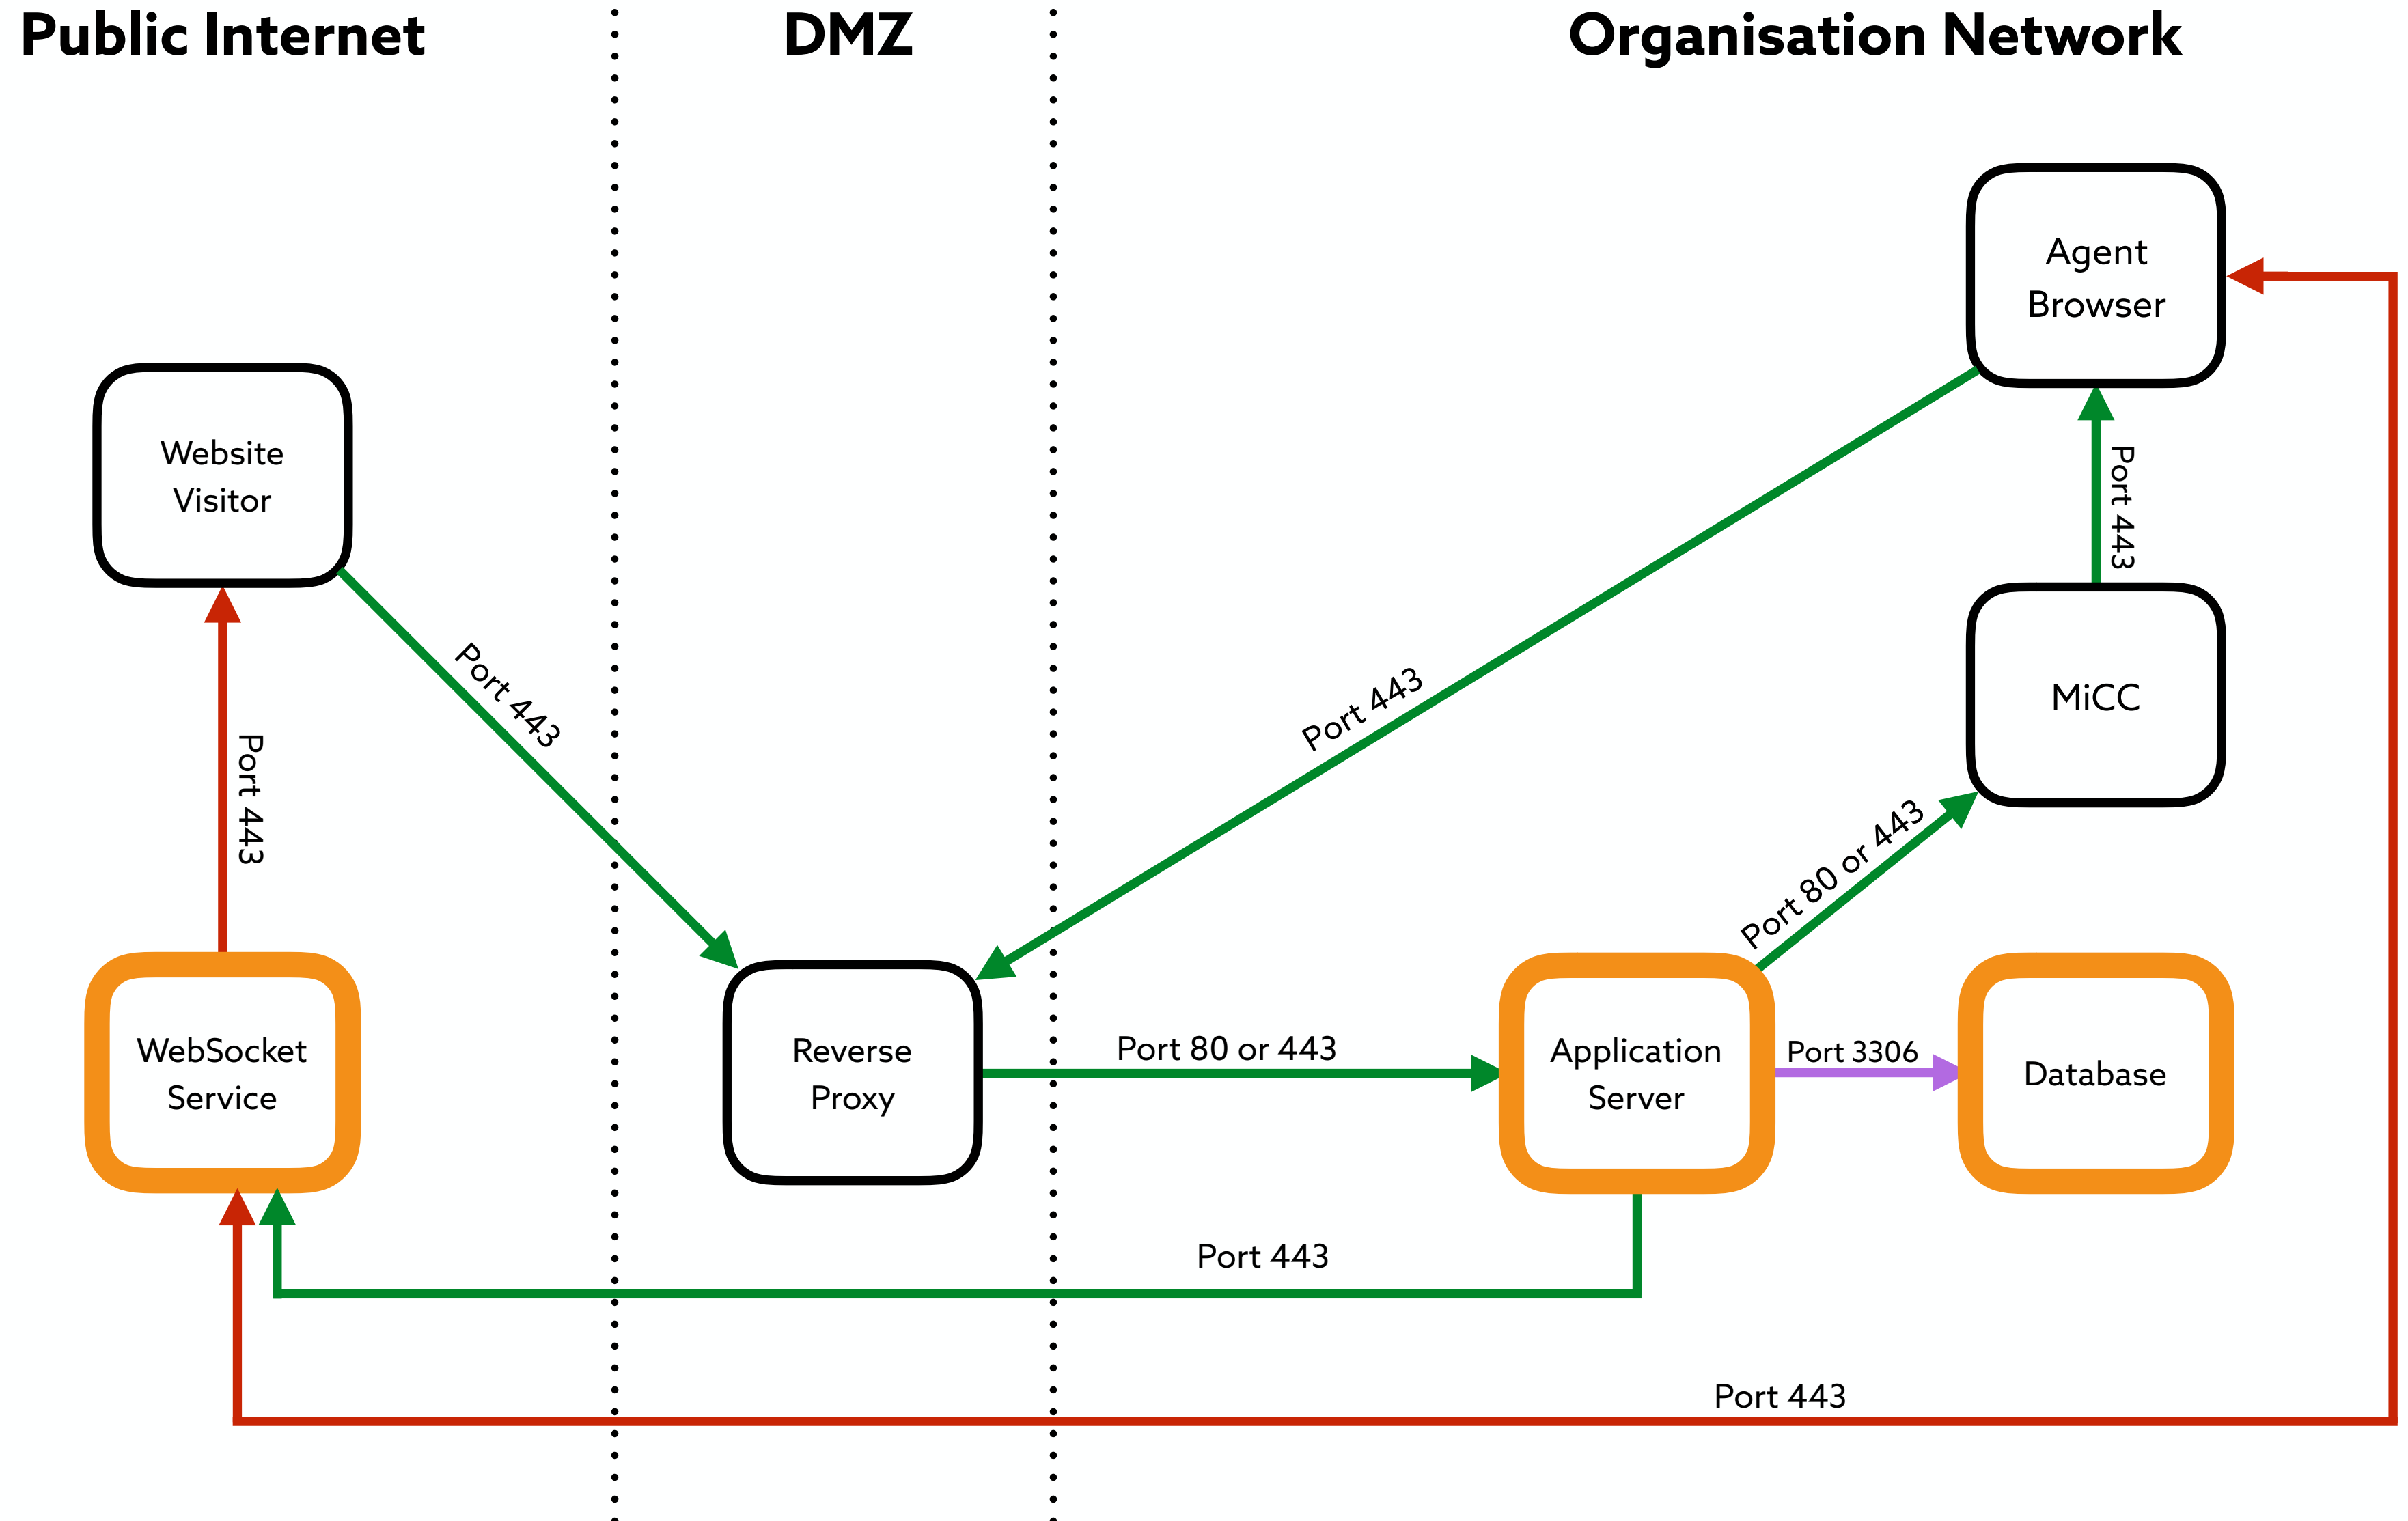

Public Internet

DMZ

Organisation Network

Key

- HTTPS
- WSS
- Port forward
- SIP
- RTP

Cloud Topology - Web Chat

Public Internet | DMZ | Organisation Network

Key

- Port forward
- HTTPS
- WSS

Hybrid Topology - Web Chat

Public Internet | DMZ | Organisation Network

Key

- Port forward
- HTTPS
- WSS
- Database Connection

On Premise Topology - Web Chat

Key

- Green arrow: HTTPS
- Red arrow: WSS
- Purple arrow: Port forward
- Blue arrow: SIP