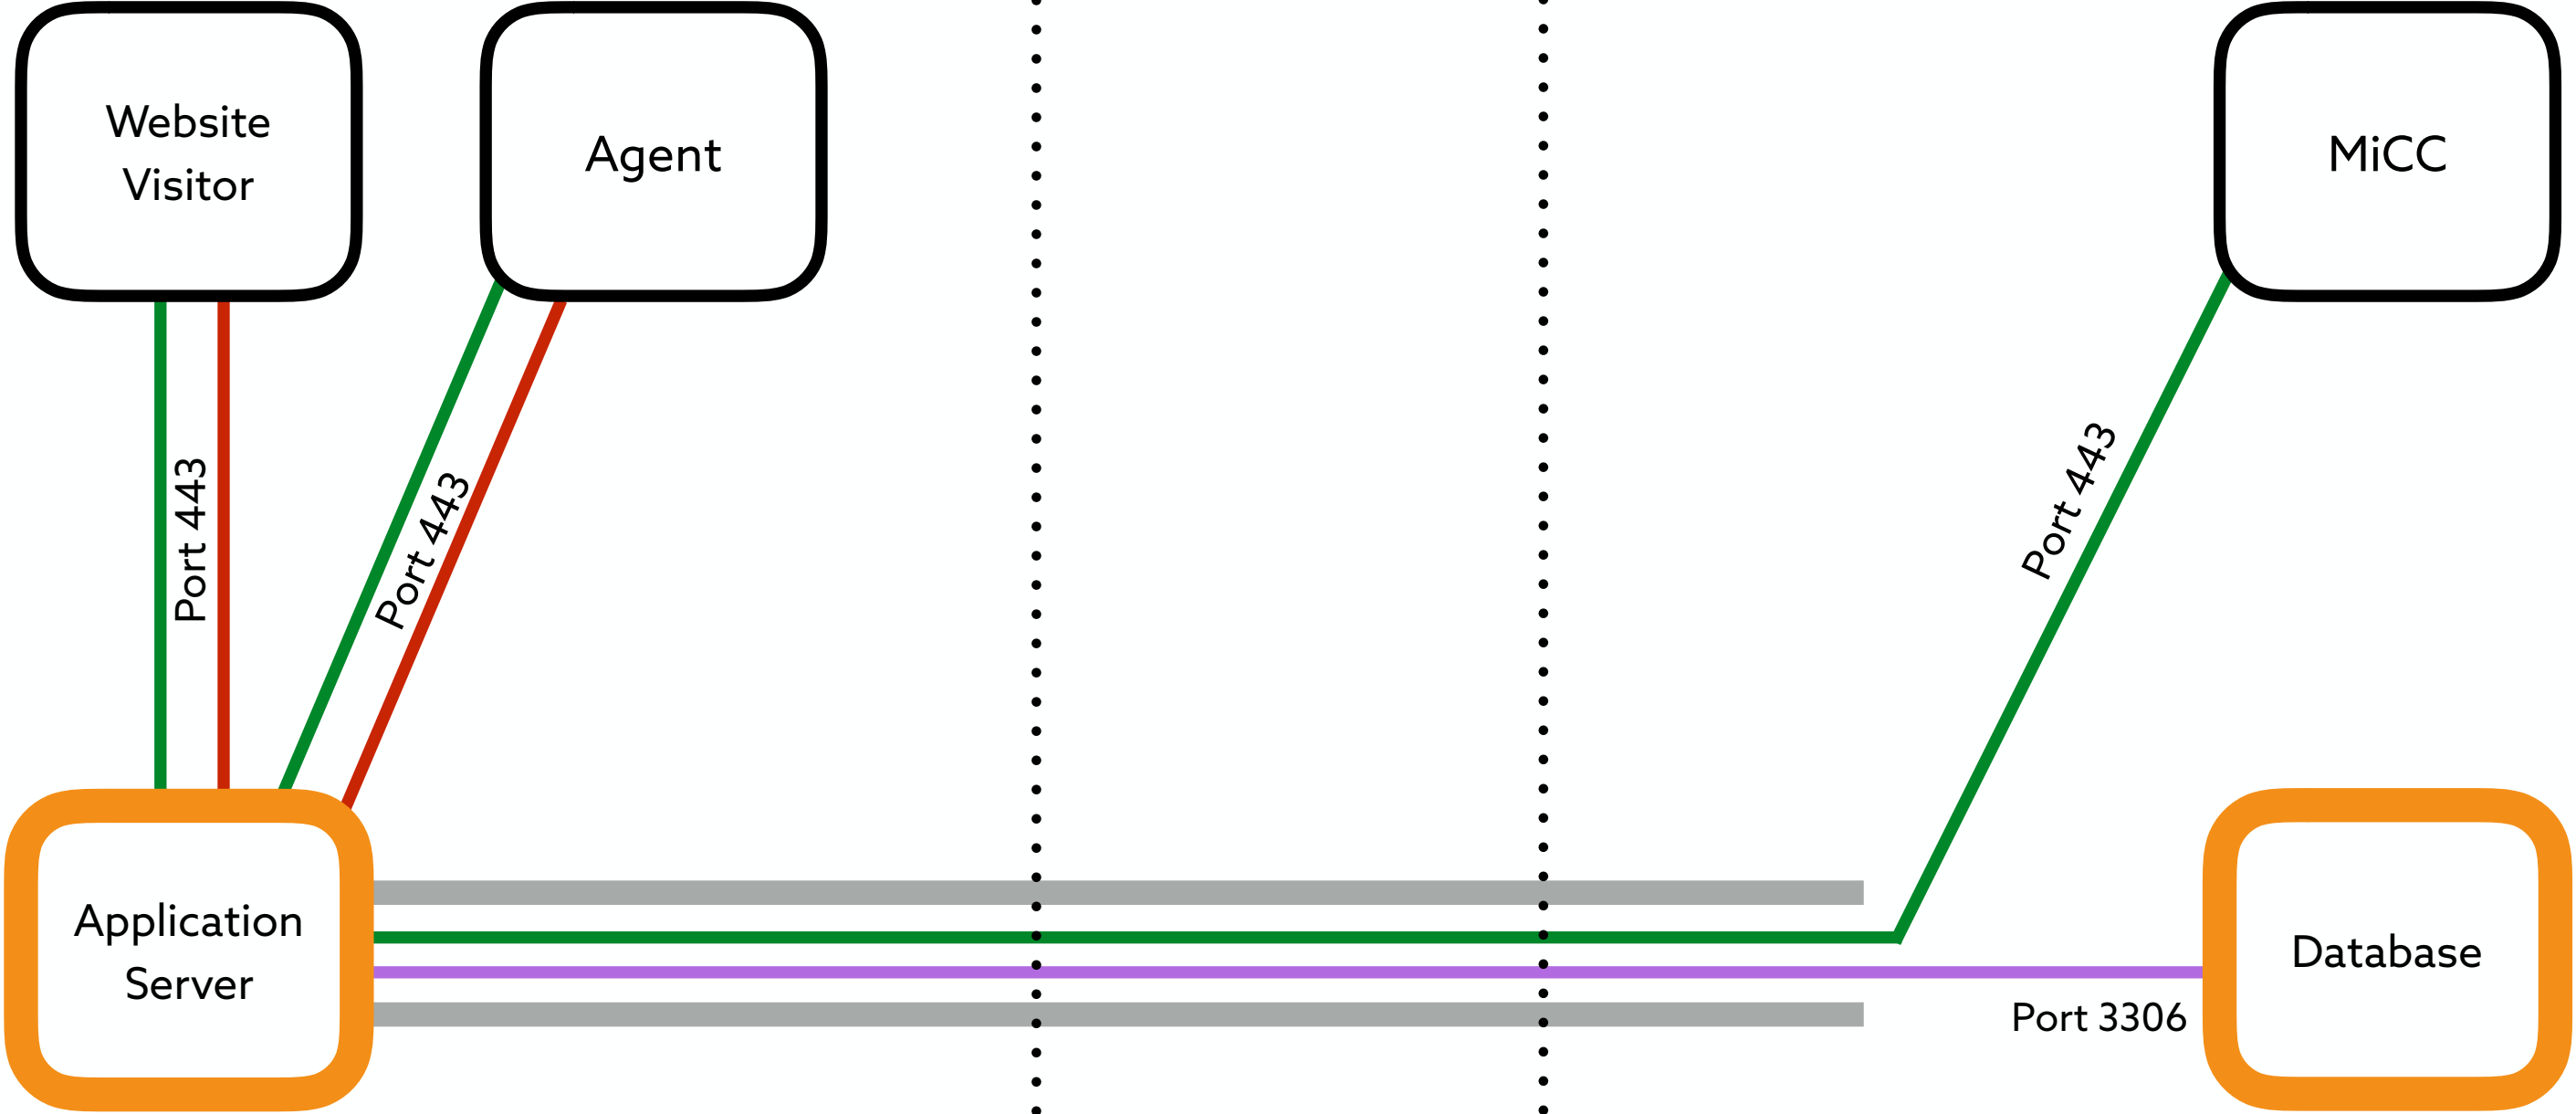

Public Internet

DMZ

Organisation Network

Key

- HTTPS
- WSS
- Port forward
- SIP
- RTP

Cloud Topology - Web Chat

Public Internet | DMZ | Organisation Network

Key

- Port forward
- HTTPS
- WSS

Hybrid Topology - Web Chat

Public Internet | DMZ | Organisation Network

Key

- Port forward
- HTTPS
- WSS
- Database Connection

On Premise Topology - Web Chat

Key

- Green arrow: HTTPS
- Red arrow: WSS
- Purple arrow: Port forward
- Blue arrow: SIP