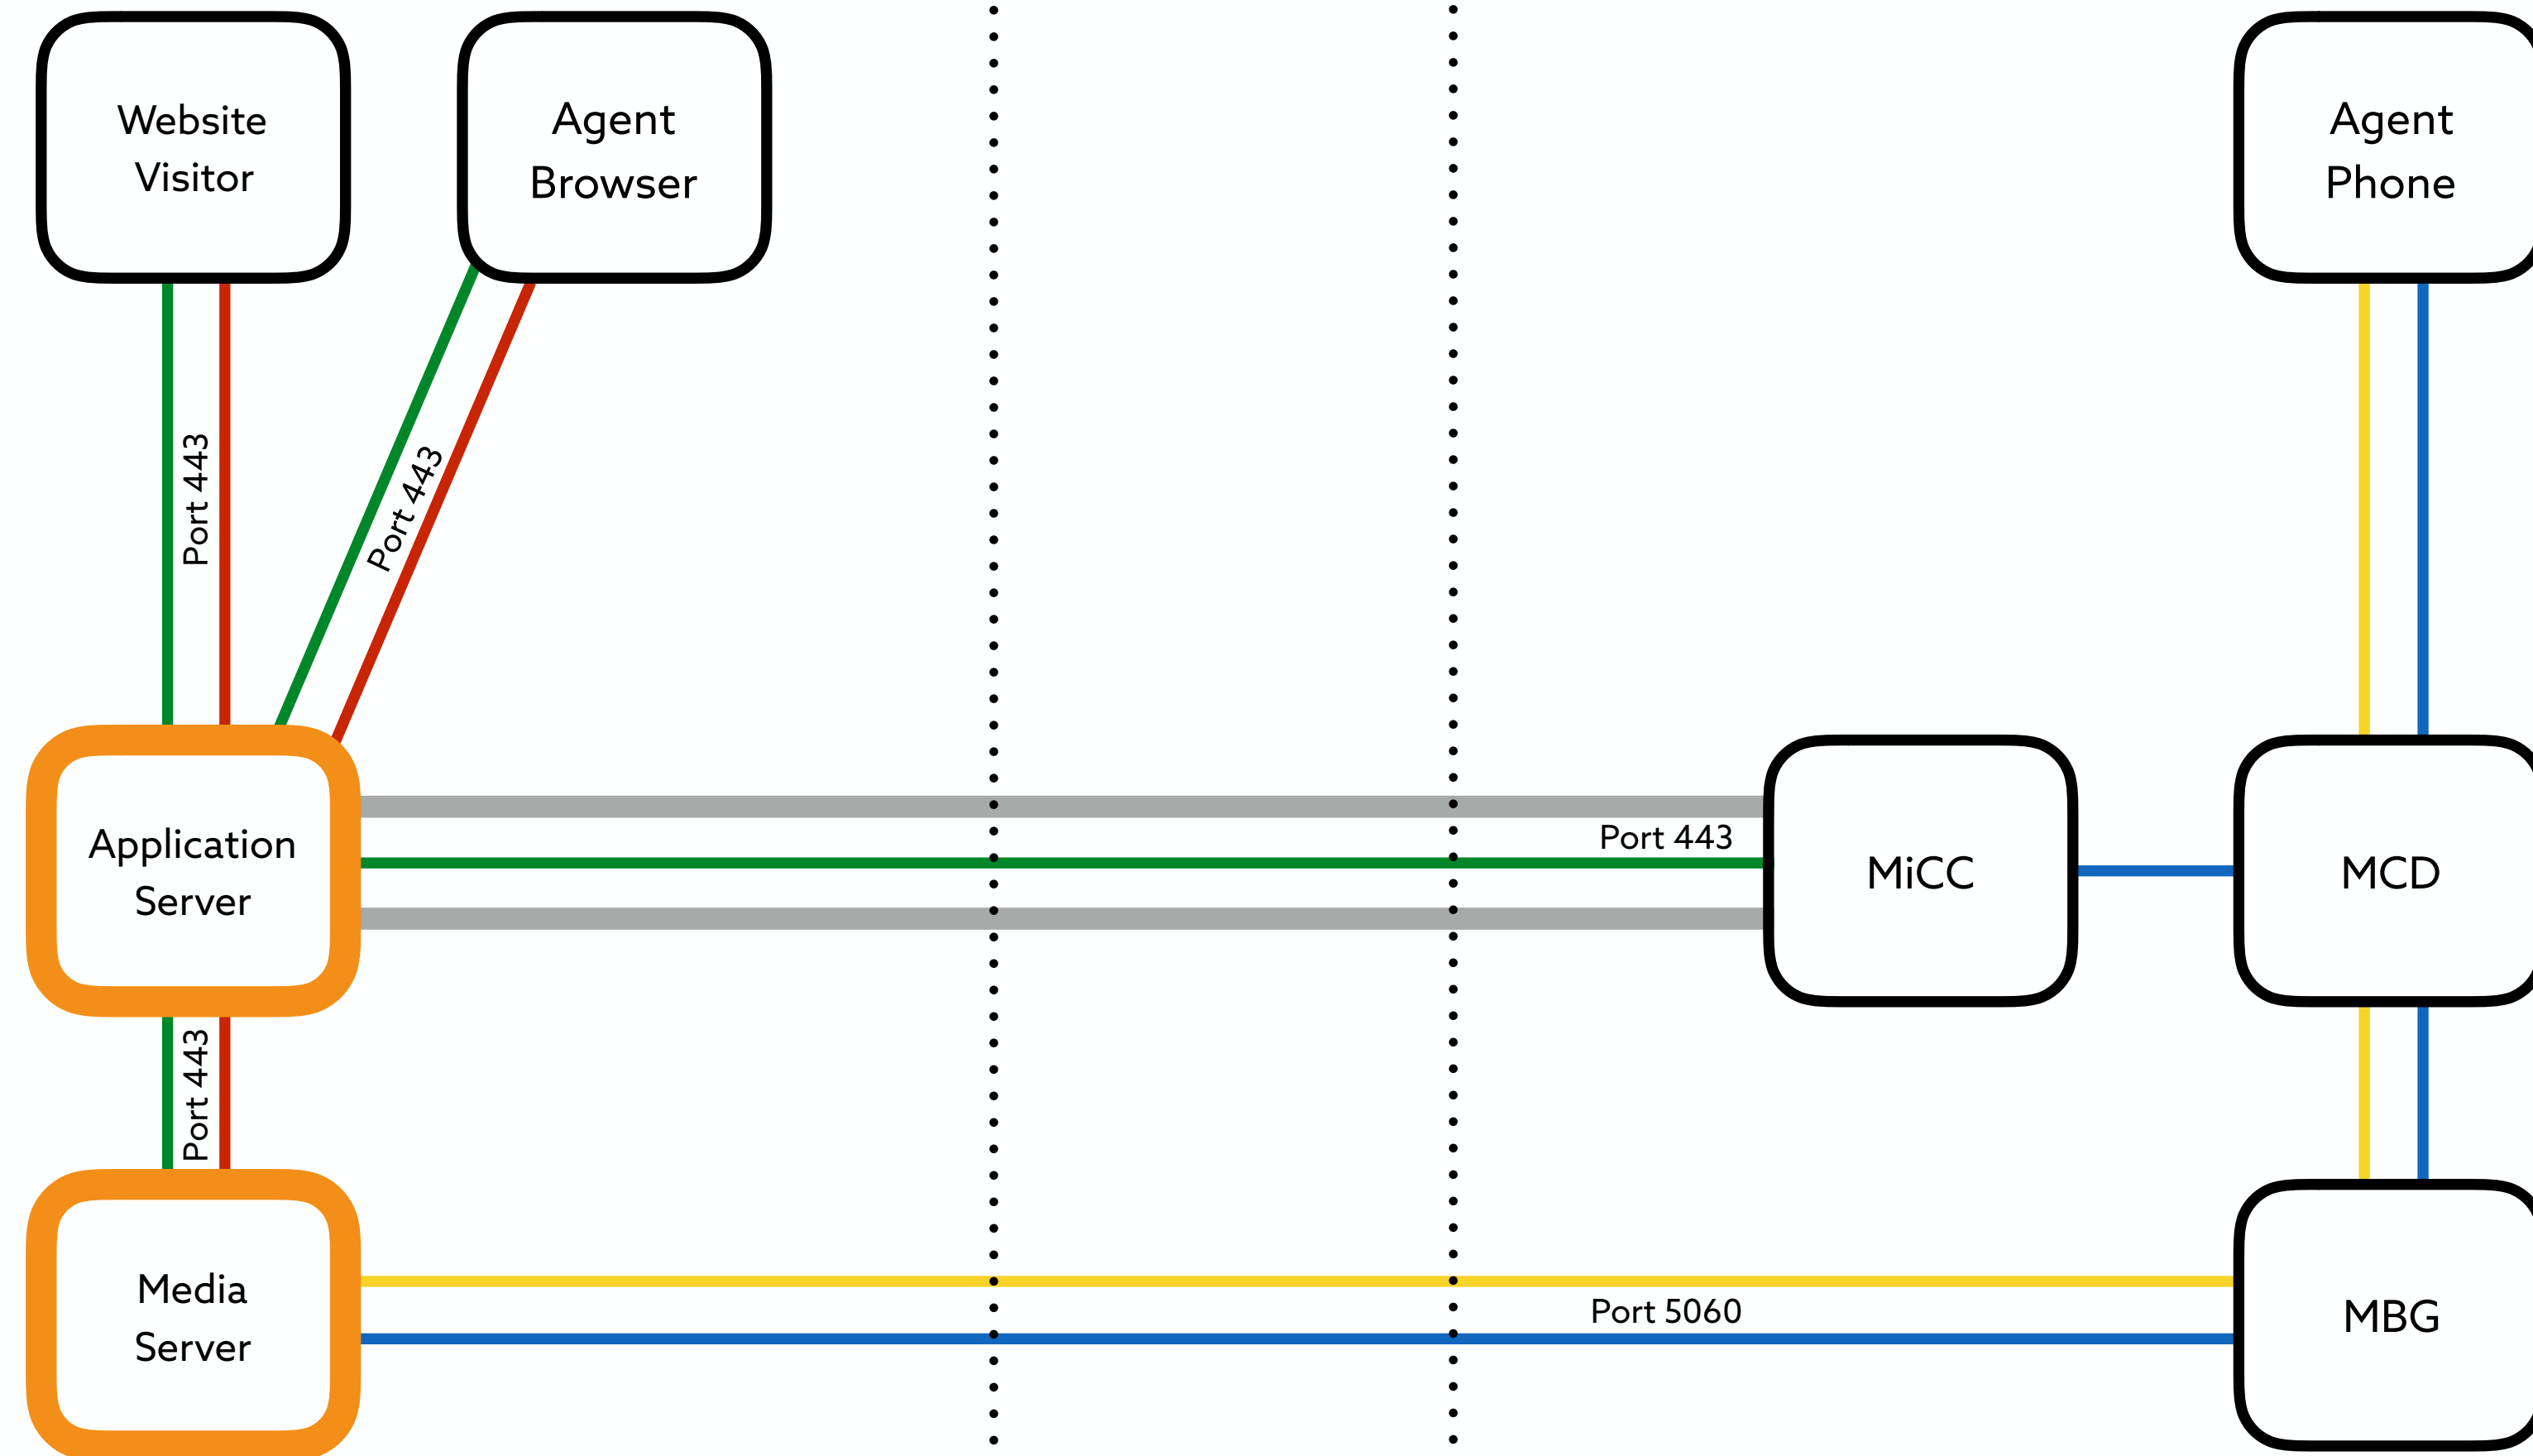

Public Internet

DMZ

Organisation Network

Key

- HTTPS
- WSS
- Port forward
- SIP
- RTP

Cloud Topology - Web Chat

Public Internet | DMZ | Organisation Network

Key

- Port forward
- HTTPS
- WSS

Hybrid Topology - Web Chat

Public Internet | DMZ | Organisation Network

Key

- Port forward
- HTTPS
- WSS
- Database Connection

On Premise Topology - Web Chat

Key

- Green arrow: HTTPS
- Red arrow: WSS
- Purple arrow: Port forward
- Blue arrow: SIP